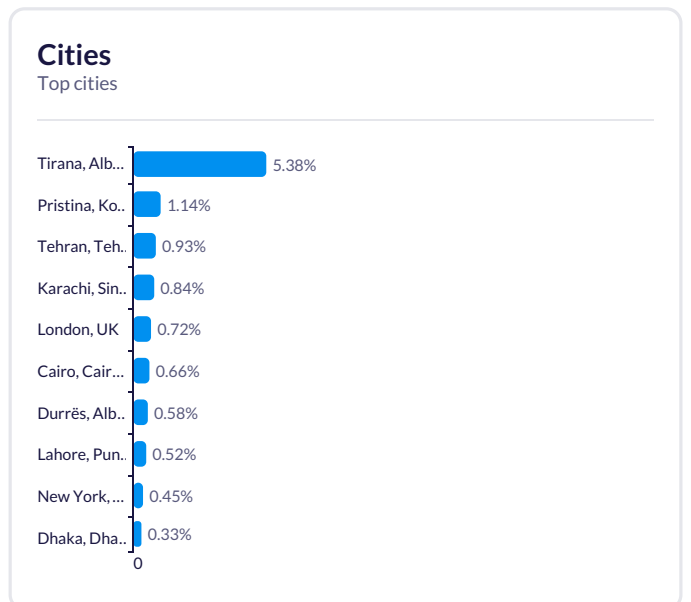

 Publer
Overview

Demographics

Age and gender

Best Times to Post

Based on historical data we continuously collect for you

Post Insights

Recent top performing posts

RECENT POSTS	TYPE	REACH	REACTIONS	COMMENTS	SHARES	VIDEO VIEWS	LINK CLICKS
The Meme Generation Tue, 05 Mar at 23:11	Photo	281	2	0	0	-	0
Suggest To Friends Very pawprofessional! Tue, 05 Mar at 21:48	Photo	313	0	0	0	-	0
Publer Organized, at peace and livin g my best life 🐾 #socialmedia... Tue, 05 Mar at 18:01	Video	122	0	0	0	113	-
Publer Social Media Marke.. Organized, at peace and livin g my best life 🐾 #socialmedia... Tue, 05 Mar at 18:00	Video	115	6	0	-	125	-
Publer Organized, at peace and livin g my best life 🐾 #socialmedia... Tue, 05 Mar at 18:00	Video	129	1	0	-	129	-

 Publer Our manager told us to engage more on X. Say hi, we'll say it back 🤖 Tue, 05 Mar at 18:00	Status	803	5	5	0	-	0
 Ervin Kalemi Honest question: Where do people who left Twitter complain now that Fa... Tue, 05 Mar at 17:01	Status	71	0	1	0	-	0
 Publer Facebook, Instagram and Threads down? Social media ma... Tue, 05 Mar at 16:40	 Video	209	1	0	0	-	0
 Publer To work or not to work in advance is the question 🤖 My P... Tue, 05 Mar at 16:33	 Video	1.29K	60	1	0	1.29K	-
 Suggest To Friends The iconic Charles Bridge spanning Prague's Vltava River... Tue, 05 Mar at 16:29	 Photo	829	3	0	0	-	0