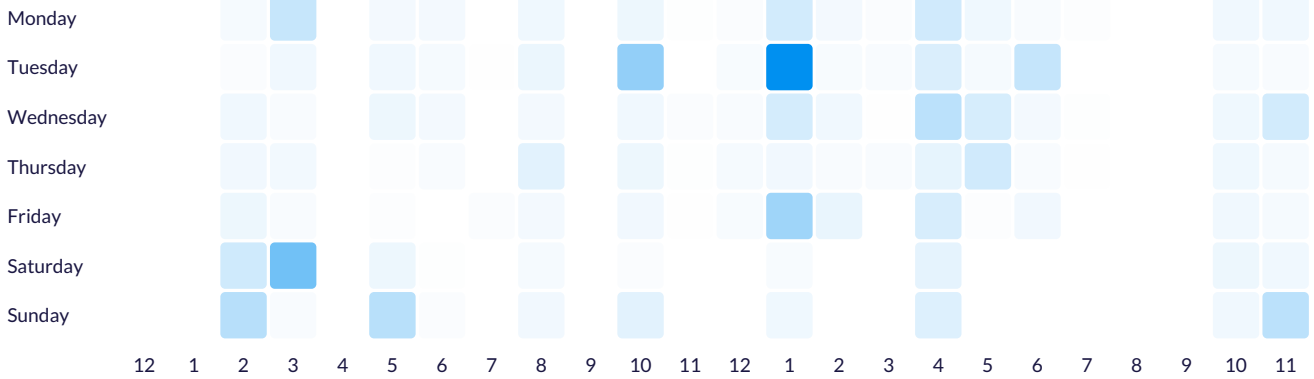

 Publer
Overview

Demographics

Age and gender

Best Times to Post

Based on historical data we continuously collect for you

Post Insights

Recent top performing posts

RECENT POSTS	TYPE	REACH	REACTIONS	COMMENTS	SHARES	VIDEO VIEWS	LINK CLICKS
The Meme Generation Tue, 05 Mar at 23:11	Photo	281	2	0	0	-	0
Suggest To Friends Very pawprofessional! Tue, 05 Mar at 21:48	Photo	313	0	0	0	-	0
Publer Organized, at peace and livin g my best life 🐾 #socialmedia... Tue, 05 Mar at 18:01	Video	122	0	0	0	113	-
Publer Social Media Marke.. Organized, at peace and livin g my best life 🐾 #socialmedia... Tue, 05 Mar at 18:00	Video	115	6	0	-	125	-
Publer Organized, at peace and livin g my best life 🐾 #socialmedia... Tue, 05 Mar at 18:00	Video	129	1	0	-	129	-