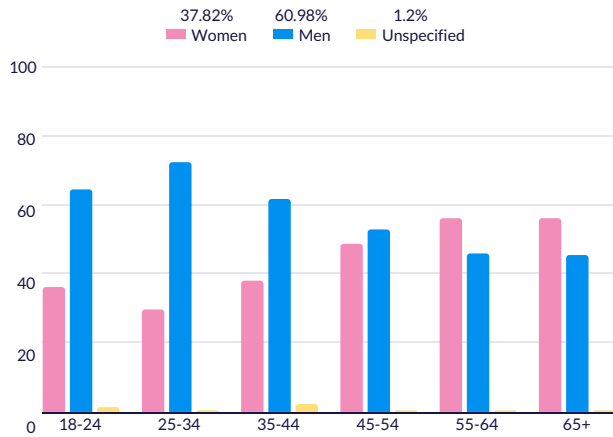

 Publer
Overview

Demographics

Age and gender

Best Times to Post

Based on historical data we continuously collect for you

Post Insights

Recent top performing posts

RECENT POSTS	TYPE	REACH	REACTIONS	COMMENTS	SHARES	VIDEO VIEWS	LINK CLICKS
The Meme Generation Tue, 05 Mar at 23:11	Photo	281	2	0	0	-	0
Suggest To Friends Very pawprofessional! Tue, 05 Mar at 21:48	Photo	313	0	0	0	-	0
Publer Organized, at peace and livin g my best life 🐾 #socialmedia... Tue, 05 Mar at 18:01	Video	122	0	0	0	113	-
Publer Social Media Marke.. Organized, at peace and livin g my best life 🐾 #socialmedia... Tue, 05 Mar at 18:00	Video	115	6	0	-	125	-
Publer Organized, at peace and livin g my best life 🐾 #socialmedia... Tue, 05 Mar at 18:00	Video	129	1	0	-	129	-