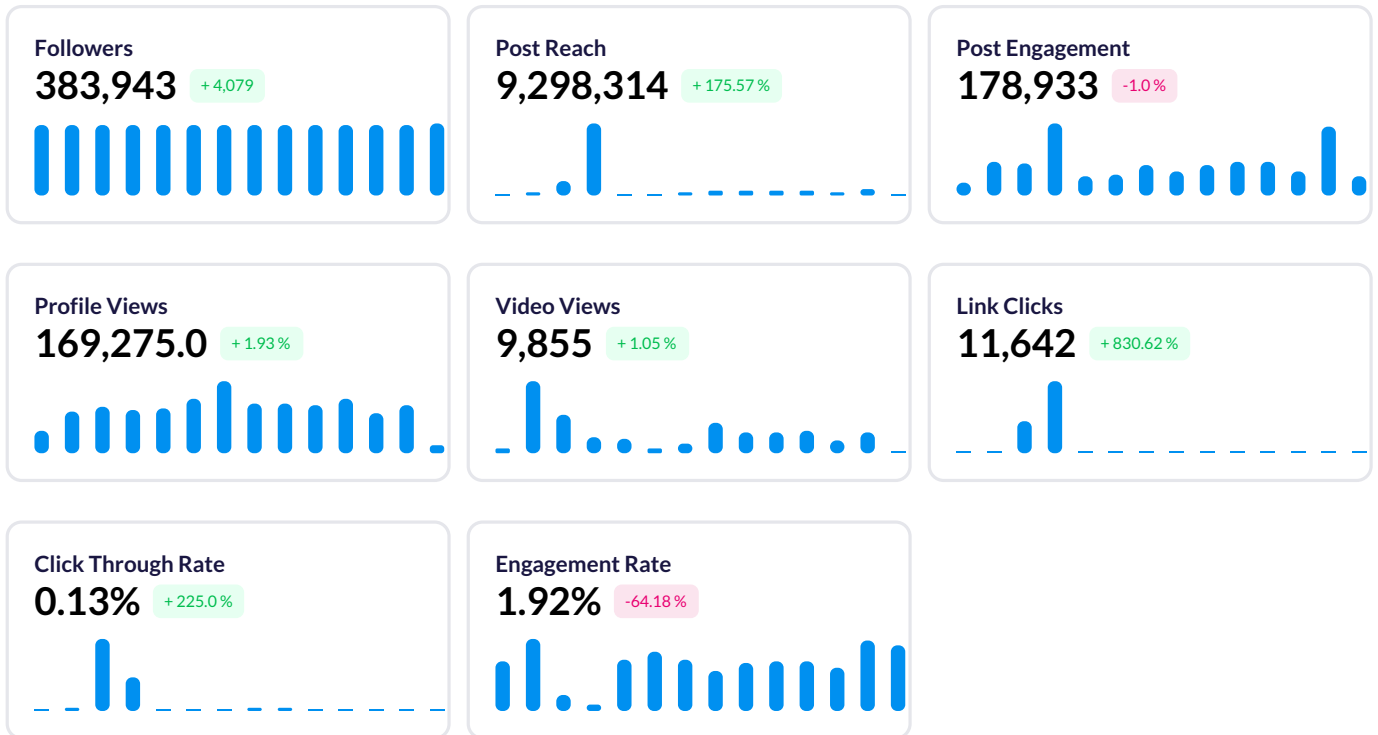

 Publer
Overview

Demographics

Age and gender

Best Times to Post

Based on historical data we continuously collect for you

Post Insights

Recent top performing posts

RECENT POSTS	TYPE	REACH	REACTIONS	COMMENTS	SHARES	VIDEO VIEWS	LINK CLICKS
The Meme Generation Tue, 05 Mar at 23:11	Photo	281	2	0	0	-	0
Suggest To Friends Very pawprofessional! Tue, 05 Mar at 21:48	Photo	313	0	0	0	-	0
Publer Organized, at peace and livin g my best life 🐾 #socialmedia... Tue, 05 Mar at 18:01	Video	122	0	0	0	113	-
Publer Social Media Marke.. Organized, at peace and livin g my best life 🐾 #socialmedia... Tue, 05 Mar at 18:00	Video	115	6	0	-	125	-
Publer Organized, at peace and livin g my best life 🐾 #socialmedia... Tue, 05 Mar at 18:00	Video	129	1	0	-	129	-

 Publer Our manager told us to engage more on X. Say hi, we'll say it back 🤖 Tue, 05 Mar at 18:00	Status	803	5	5	0	-	0
 Ervin Kalemi Honest question: Where do people who left Twitter complain now that Fa... Tue, 05 Mar at 17:01	Status	71	0	1	0	-	0
 Publer Facebook, Instagram and Threads down? Social media ma... Tue, 05 Mar at 16:40	 Video	209	1	0	0	-	0
 Publer To work or not to work in advance is the question 🤖 My P... Tue, 05 Mar at 16:33	 Video	1.29K	60	1	0	1.29K	-
 Suggest To Friends The iconic Charles Bridge spanning Prague's Vltava River... Tue, 05 Mar at 16:29	 Photo	829	3	0	0	-	0