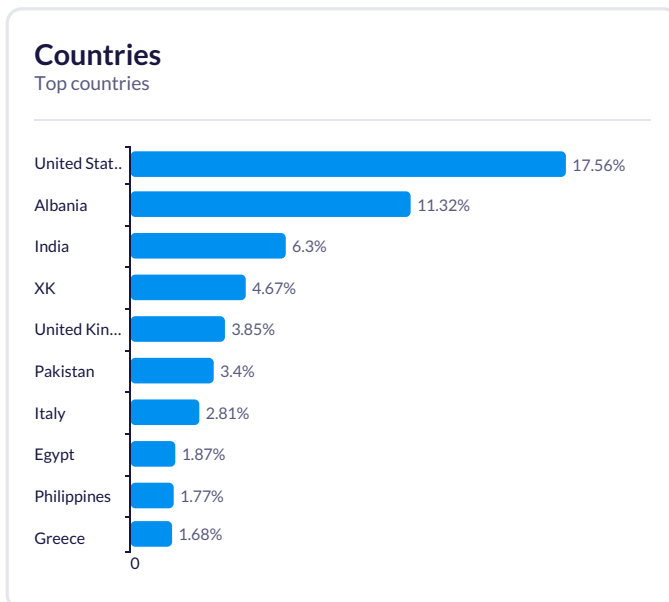

 Publer
Overview

Demographics

Age and gender

Best Times to Post

Based on historical data we continuously collect for you

Post Insights

Recent top performing posts

RECENT POSTS	TYPE	REACH	REACTIONS	COMMENTS	SHARES	VIDEO VIEWS	LINK CLICKS
The Meme Generation Tue, 05 Mar at 23:11	Photo	281	2	0	0	-	0
Suggest To Friends Very pawprofessional! Tue, 05 Mar at 21:48	Photo	313	0	0	0	-	0
Publer Organized, at peace and livin g my best life 🐾 #socialmedia... Tue, 05 Mar at 18:01	Video	122	0	0	0	113	-
Publer Social Media Marke.. Organized, at peace and livin g my best life 🐾 #socialmedia... Tue, 05 Mar at 18:00	Video	115	6	0	-	125	-
Publer Organized, at peace and livin g my best life 🐾 #socialmedia... Tue, 05 Mar at 18:00	Video	129	1	0	-	129	-